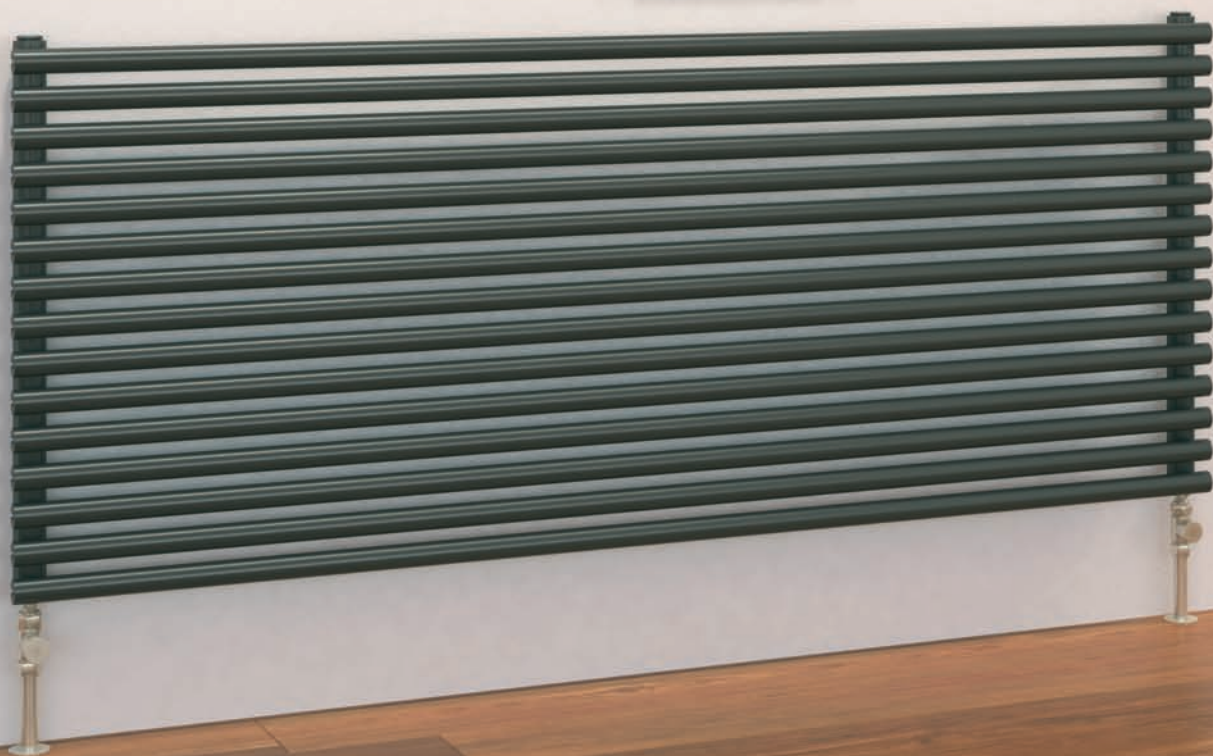

*Vulcano horizontal*

**Material**

- Mild steel

**Delivery**

- All items in **bold** next working day

Year guarantee

# Vulcano

—horizontal—

The horizontal version of this distinctive radiator, with u-shaped tubes, is Italian styling at its absolute best. The White and Dark Grey Texture with many different configurations available from stock, is a great addition to the range.