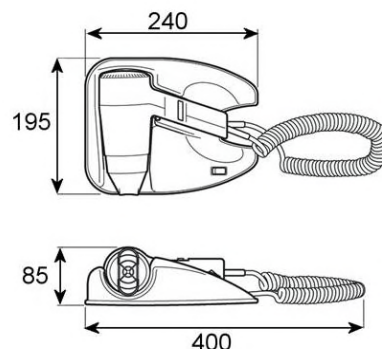

Specification

| | |
|-----------------|--|
| Voltage | 220 / 240v 50/60Hz |
| Wattage | EPAVDW = 1200w EPAVDW-6 = 1600w |
| Air flow. | 2 settings. (Fast for High temp. and slower for medium & cool temp.) |
| Air temperature | High, medium and cool |
| Switch | Non latching safety switch on dryer |
| Wall holder | Mais on/off switch |
| Nozzle | Concentrator nozzle supplied |

Packing Details

| | |
|----------|---------|
| Width | 24 cm |
| Height | 27 cm |
| Depth | 11 cm |
| Weight | 1.01 kg |
| Quantity | 1 |

**MADE IN
THE EU**

The manufacturer reserve the right to change specifications without prior notice