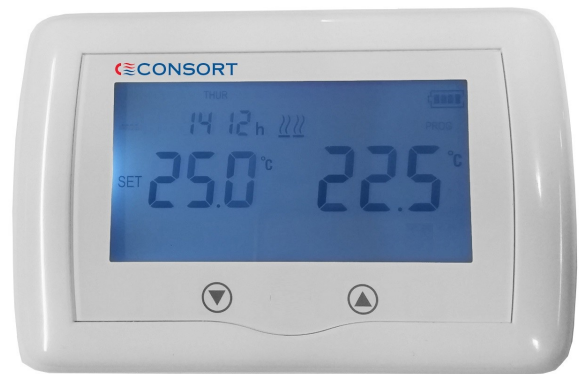

CRXLC Landlord Wireless Controller

Consort Claudgen's RXLC Landlord Control Heating System is an ideal heating system for student accommodation, hotels, or anywhere where a central control unit is required to control the temperature of all heaters in a building or rooms.

It consists of an MRXLC controller and one or more CRXLC controllers connected to Consort's RX heaters. Room occupants can temporarily adjust the room temperature on the CRXLC for a predetermined length of time before the CRXLC reverts to the programmed temperature.

- Mains or battery powered
- Open window detection
- Allows user to temporarily increase or decrease the room temperature
- Can control multiple heaters in a room
- Large backlit LCD display for easy reading
- Stylish and sleek modern design

Dimensions (mm):

Model No.	Height	Depth	Width
CRXLC	89	23	136