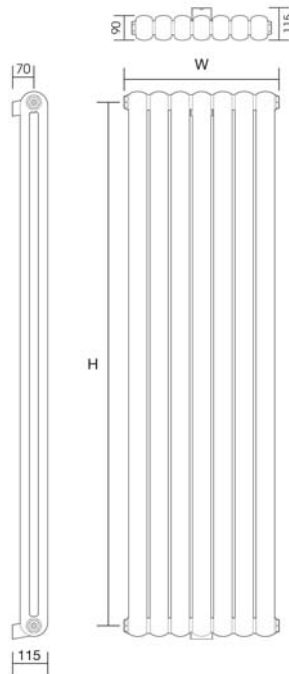

Cassius vertical

Material

- Mild steel

Delivery

- Next working day

5 Year guarantee

Cassius

—vertical—

The Cassius is a smooth, sleek designer radiator that is perfect for any room setting.

This vertical version is available in three widths and two finishes, and a horizontal option has also been included in the range, as shown on page 42.

Vertical

Model	Height (H) (mm)	Width (W) (mm)	Watts Δt 50°C	Btu's Δt 50°C	White (ex VAT)	Anthracite Grey (ex VAT)	Weight (kgs)
CASSIUS VERTICAL							
Cassius 180 / 3	1800	230	922	3147	£149.00	£165.00	20
Cassius 180 / 5	1800	370	1538	5245	£222.00	£245.00	35
Cassius 180 / 7	1800	510	2153	7344	£294.00	£324.00	47