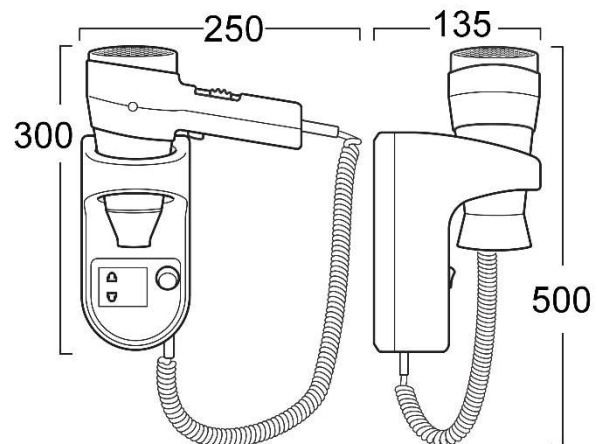

Order Codes:

EPAVAW-S

542.06/032.05

Valera Action wall mounted with shaver socket

**SAFETY
SWITCH**
PRESS & HOLD
TO OPERATE

**SECURITY
SHAVER
SOCKET**

**110-120 V
220-240 V**

EU Socket

Features

- Ripple wire security heating element
- Safety Switch – press & hold to operate
- Shaver socket 110-120v & 220-240v
- Safety isolating transformer
- Three air temperature settings
- Two air-flow settings
- Cool button
- 1600 watts
- 220 / 240v 50/60Hz
- Concentrator nozzle supplied
- Shaver adaptors available if required.

Packing Details

- Width - 24 cm
- Height – 23.5 cm
- Depth – 10.5 cm
- Weight – 1.4 kg

SWISS  **MADE**

The manufacturer reserve the right to change specifications without prior notice