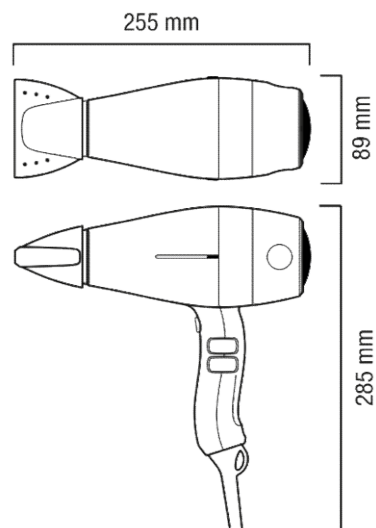

Order Code:

EPAVLB
(SXJ 8500 P)

Valera Swiss Silent Jet 8500

Features

- 230v ac
- 2000w
- Long life AC universal motor
- Smart airflow technology.
- Six air-flow / temperature settings
- Ripple wire SECURITY heating element
- Spiral cable.
- Touch Me cool concentrator nozzle (7.5 cm)
- Removable metallic filter

Packing Details

- Width - 23 cm
- Height - 29 cm
- Depth - 10 cm
- Weight – 8.61 kg

The manufacturer reserve the right to change specifications without prior notice