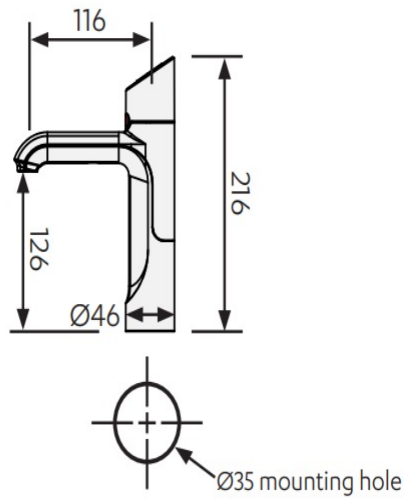

Tap installation

Classic Plus